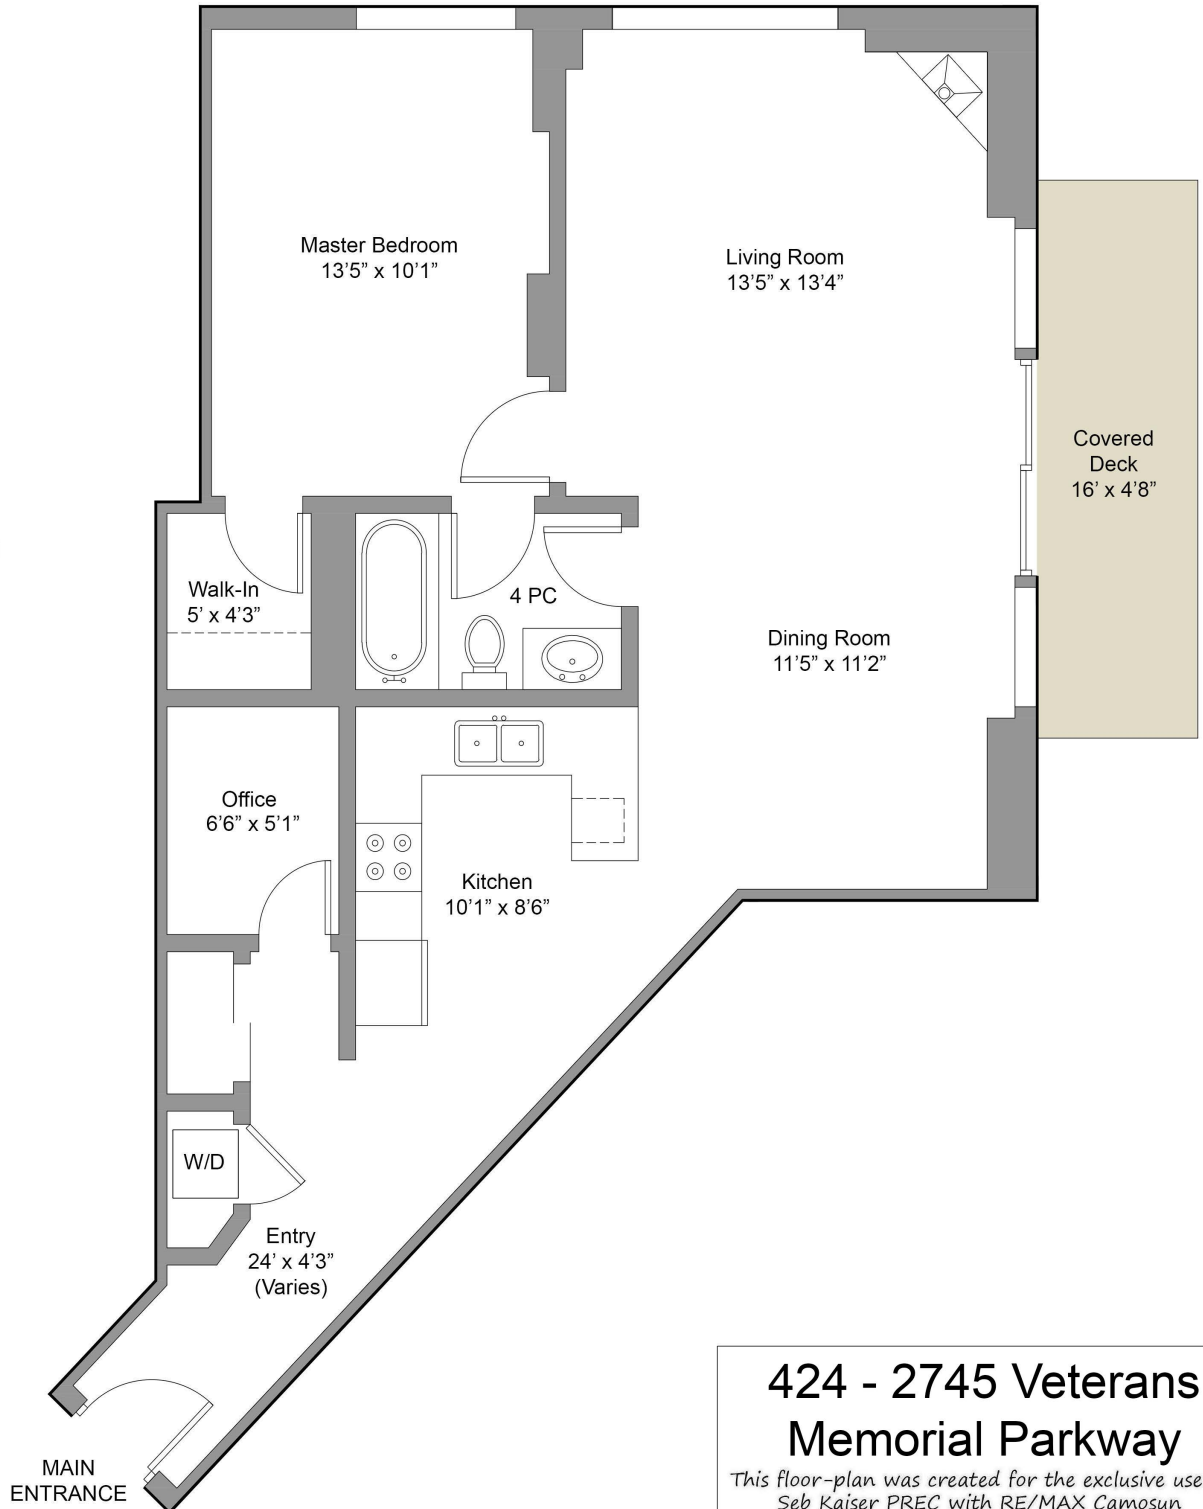

THE
RE/MAX
COLLECTION[®]

SEB KAISER

PERSONAL REAL ESTATE CORPORATION
RE/MAX CAMOSUN

Main Floor
895 Sqft.
(Avg Ht. - 8'3")

424 - 2745 Veterans Memorial Parkway

*This floor-plan was created for the exclusive use of
Seb Kaiser PREC with RE/MAX Camosun
Area and dimensions are approximate, buyer to verify on site.*

FLOOR	AREA (Sq. Ft.)		
	Finished	Unfinished	Garage
Main	819	76	
Total	819	76	