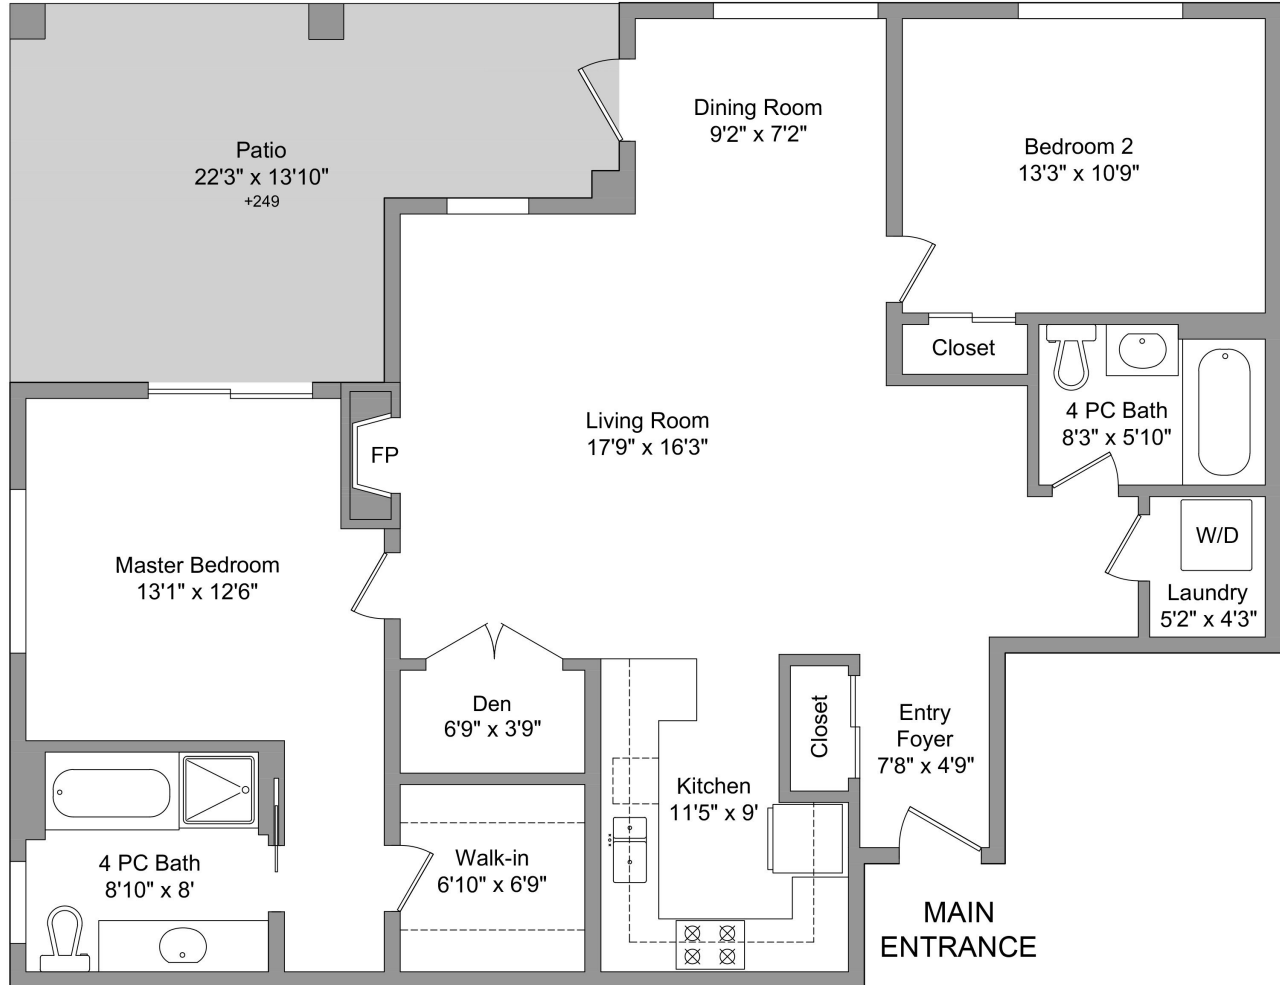

**PRIME**  
REAL ESTATE TEAM

**Main Floor**  
1273 Sqft.  
(Avg Ht. - 8'10")

**319-1325 Bear Mtn Parkwy.**

*This floorplan was created for the exclusive use of  
The PRIME Real Estate Team  
Area and Dimensions are approximate, buyer to verify on site.*

FLOOR	AREA (Sq. Ft.)		
	Finished	Unfinished	Decks / Patios
Main	1273	0	249
<b>Total</b>	<b>1273</b>	<b>0</b>	<b>249</b>