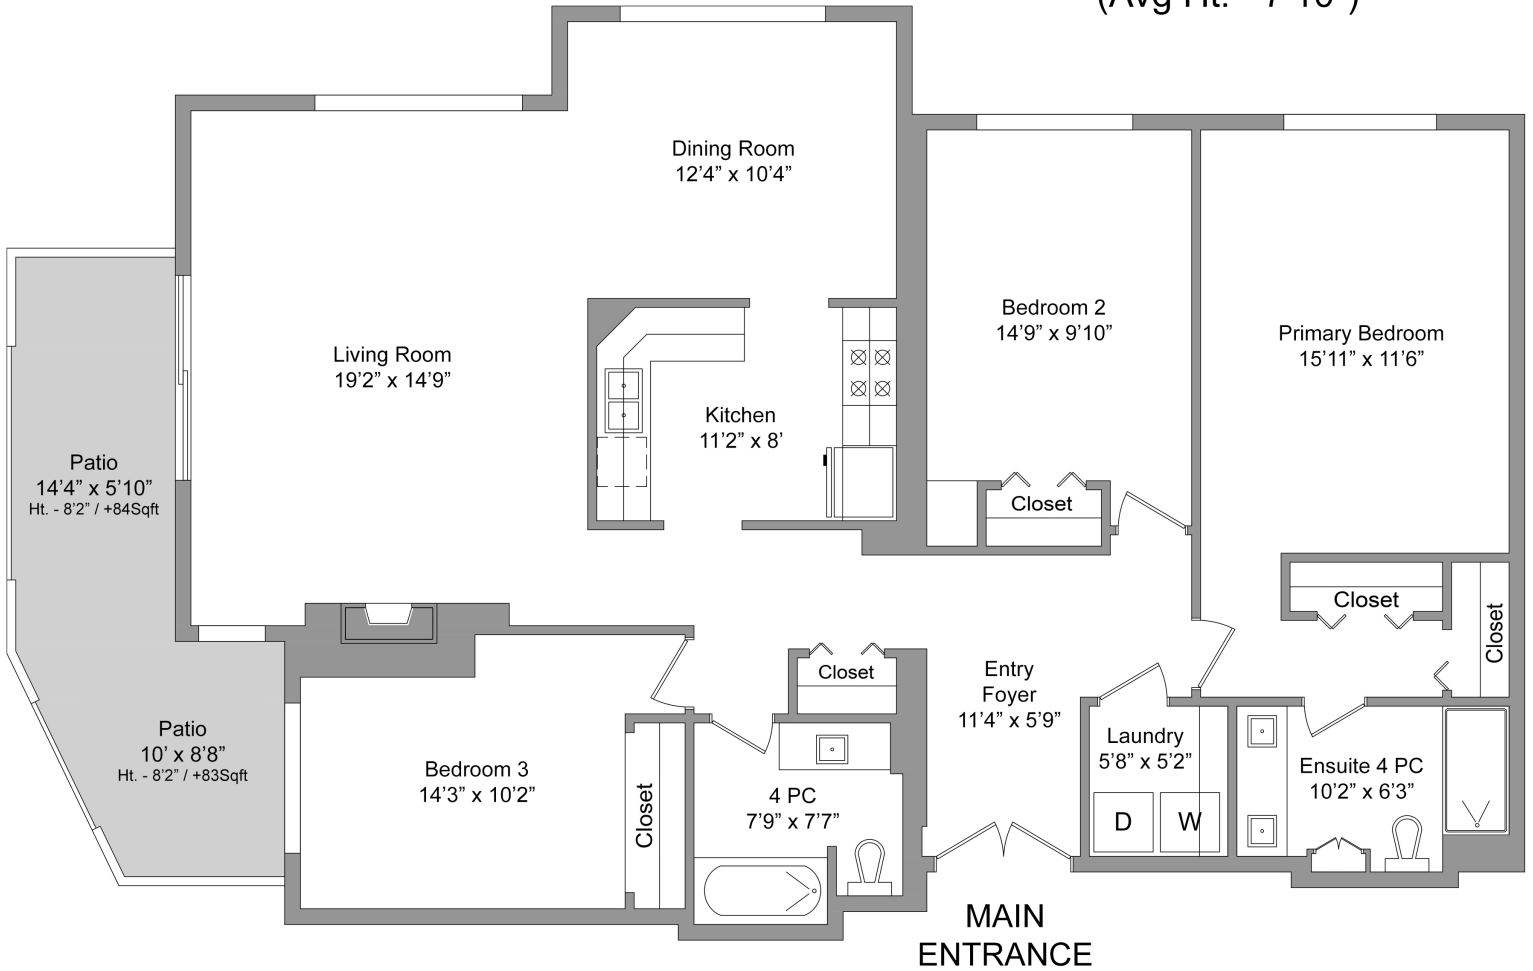

Main Floor
 1494 Sqft.
 (Avg Ht. - 7'10")

507-1440 Beach Dr.

This floorplan was created for the exclusive use of
 Ingrid Jarisz with Newport Realty
Area and dimensions are approximate, buyer to verify on site.

FLOOR	AREA (Sq. Ft.)			
	Finished	Unfinished	Garage	Patios/Decks
Main	1494	0		167
Total	1494	0		167