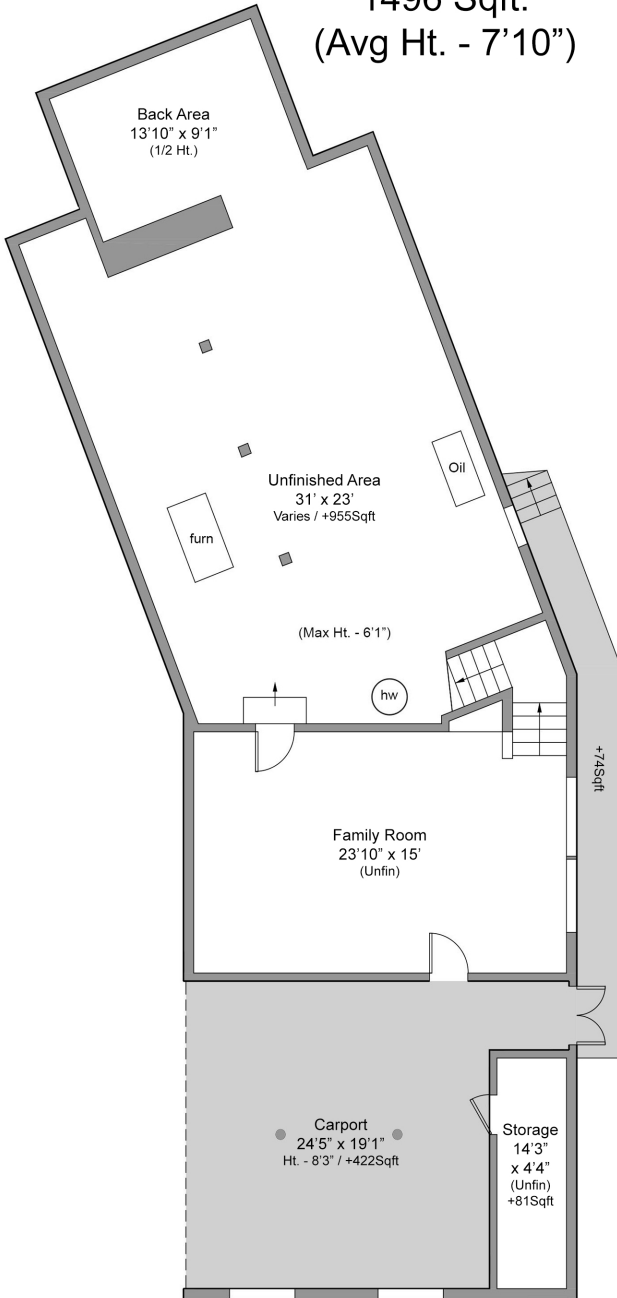

PRIME
REAL ESTATE TEAM

Lower Floor
1496 Sqft.
(Avg Ht. - 7'10")

Main Floor
1978 Sqft.
(Avg Ht. - 8')

3240 Norfolk Rd.

This floorplan was created for the exclusive use of
The PRIME Real Estate Team

Area and Dimensions are Approximate, Buyer to Verify On Site.

FLOOR	AREA (Sqft.)			
	Finished	Unfinished	Garage	Patios/Decks
Main	1978	0		581
Lower	0	1496	422	74
Total	1978	1496	422	655