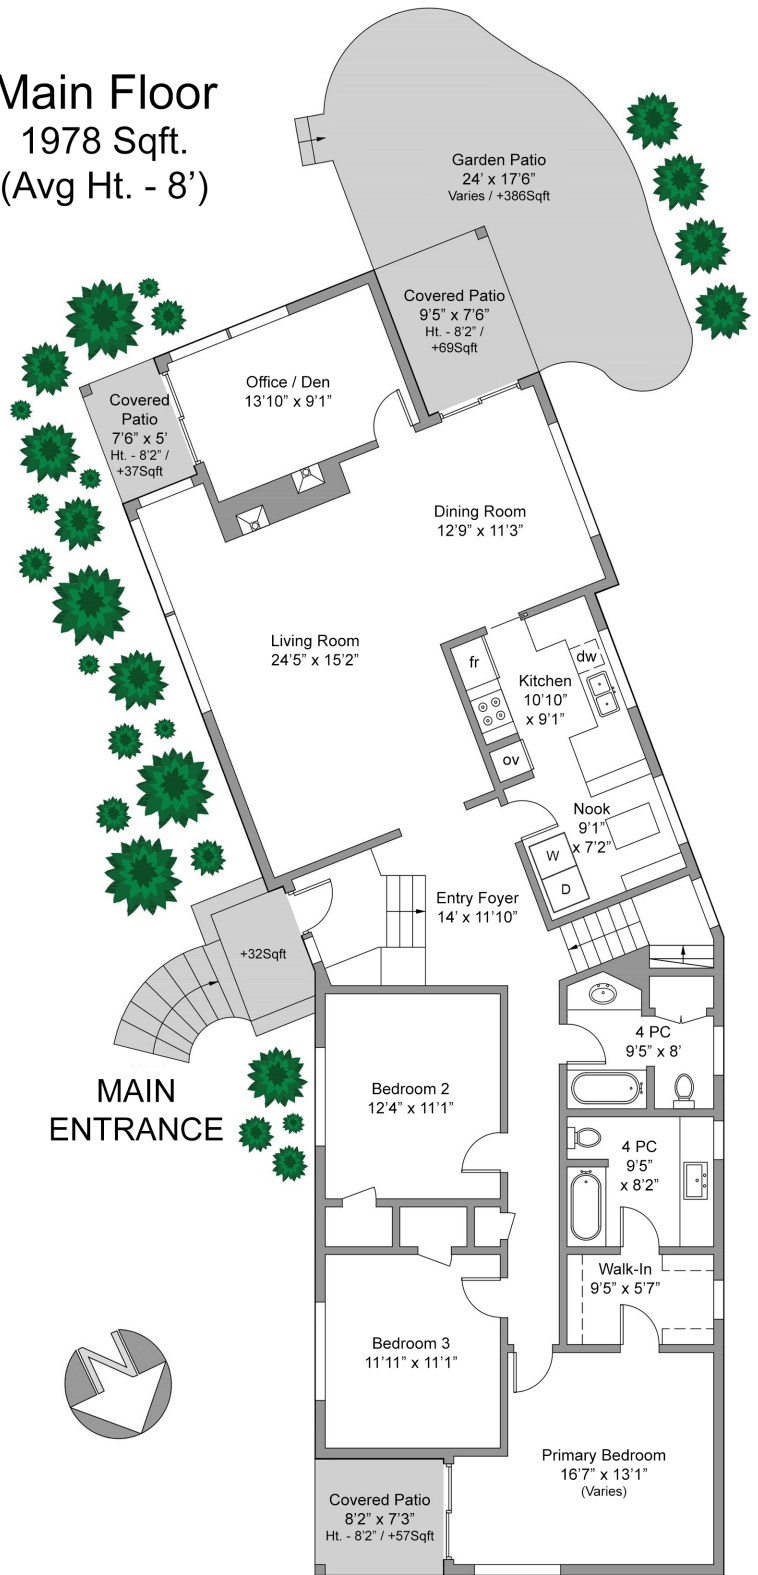

PRIME
REAL ESTATE TEAM

Lower Floor
1496 Sqft.
(Avg Ht. - 7'10")

Main Floor
1978 Sqft.
(Avg Ht. - 8')

3240 Norfolk Rd.

This floorplan was created for the exclusive use of
The PRIME Real Estate Team

Area and Dimensions are Approximate, Buyer to Verify On Site.

FLOOR	AREA (Sqft.)			
	Finished	Unfinished	Garage	Patios/Decks
Main	1978	0		581
Lower	0	1496	422	74
Total	1978	1496	422	655